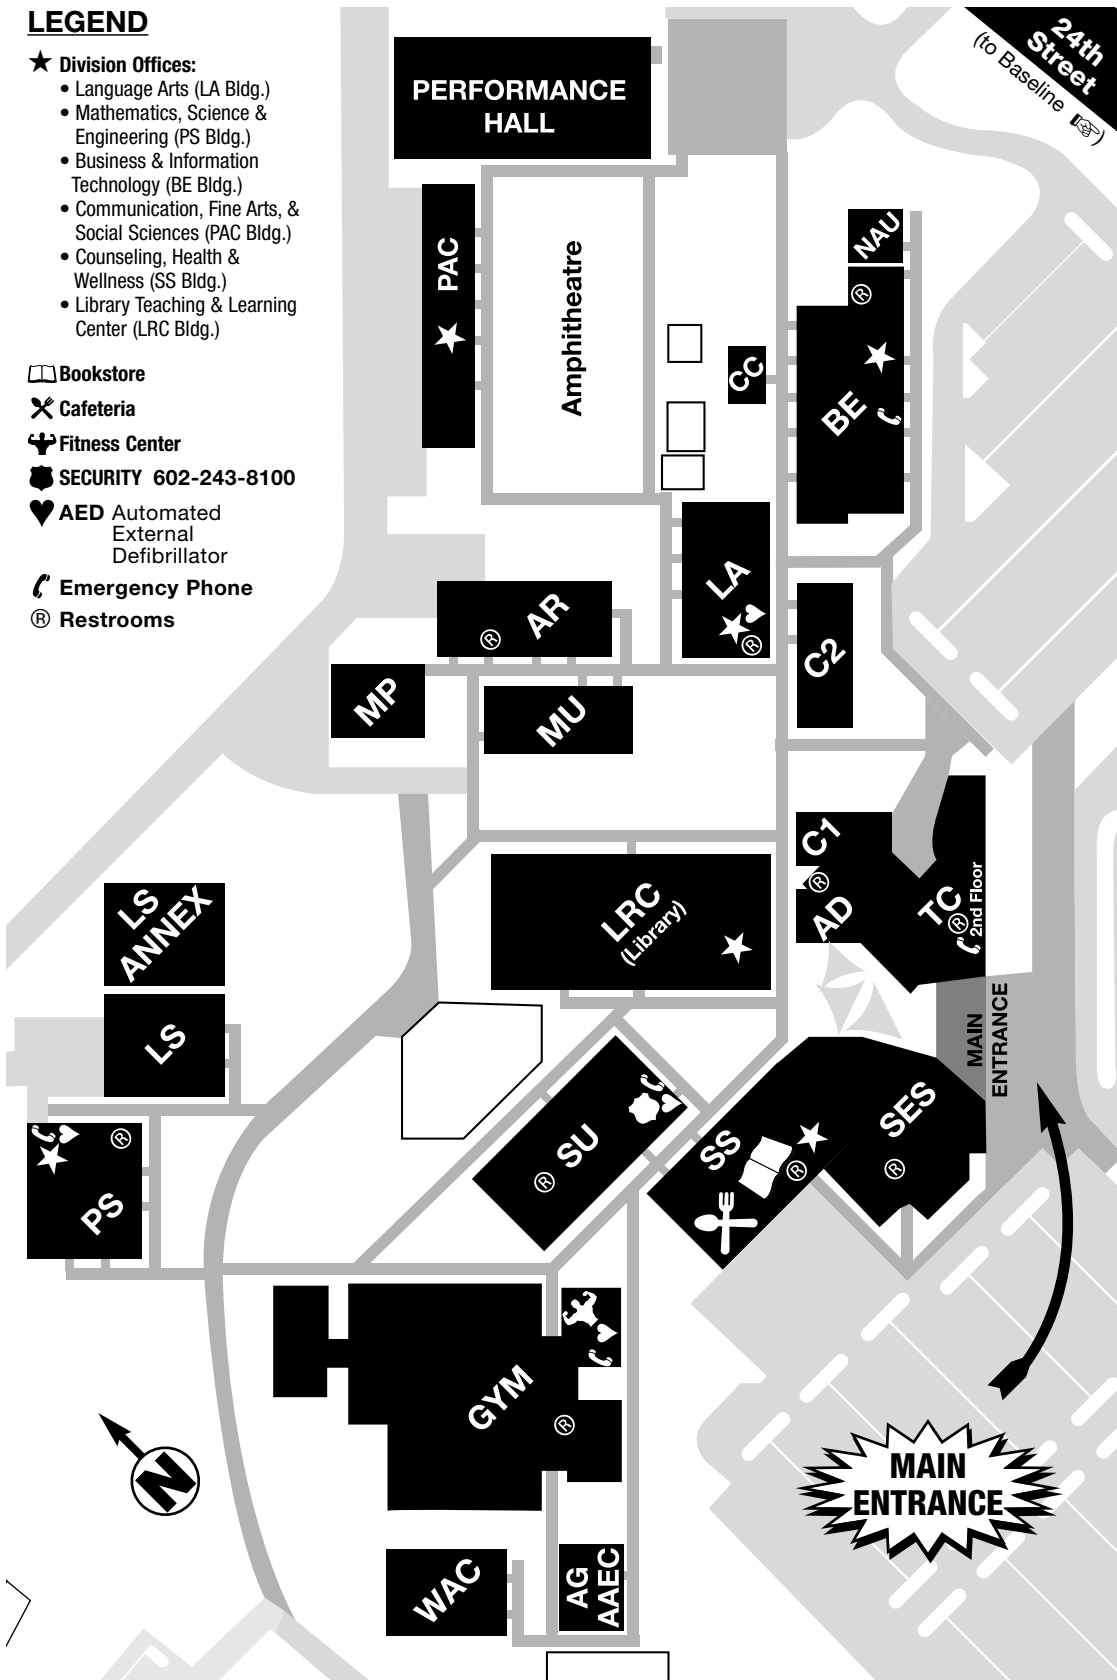

SOUTH MOUNTAIN COMMUNITY COLLEGE

CAMPUS MAP

7050 S. 24th Street • Phoenix, AZ 85042

LEGEND

★ Division Offices:

- Language Arts (LA Bldg.)
- Mathematics, Science & Engineering (PS Bldg.)
- Business & Information Technology (BE Bldg.)
- Communication, Fine Arts, & Social Sciences (PAC Bldg.)
- Counseling, Health & Wellness (SS Bldg.)
- Library Teaching & Learning Center (LRC Bldg.)

📖 Bookstore

🍴 Cafeteria

🏋️ Fitness Center

🚒 SECURITY 602-243-8100

♥ AED Automated External Defibrillator

📞 Emergency Phone

🚻 Restrooms

- AAEC AZ Agribusiness & Equine Center High School
- AD Administration
- AG Rooms 904-907
- AR Art Rooms 501-510
- BE Business Education Rooms 130-135 (northwest) Rooms 149-153 (southwest)
- C1 General Classrooms I Rooms 101-104
- C2 General Classrooms II Rooms 300-303
- CC Child Care Center
- G Gymnasium Rooms 123, 124 and Fitness Center
- LA Liberal Arts Rooms 323-325 (southwest) Rooms 329-332 (northwest)
- LRC Learning Resource Center Rooms 174, 175, 180, 191, 192
- LS Life Sciences Rooms 420-428
- LS Annex Room 432
- MU Music Rooms 514-530
- NAU Northern Arizona University Rooms 601-603
- PAC Performing Arts Center Studio Theatre 725 Rooms 728, 739, 740
- PS Physical Sciences Rooms 410-418
- SES Student Enrollment Services Rooms 101-148
- SS Student Services Rooms 100-129
- SU Student Union Rooms 100A-B-C
- TC Technology Center Rooms 155, 156, 157, 225, 226, 242 (Computer Commons), 243, 244
- WAC West Annex Complex Rooms 601-616, 623, 624